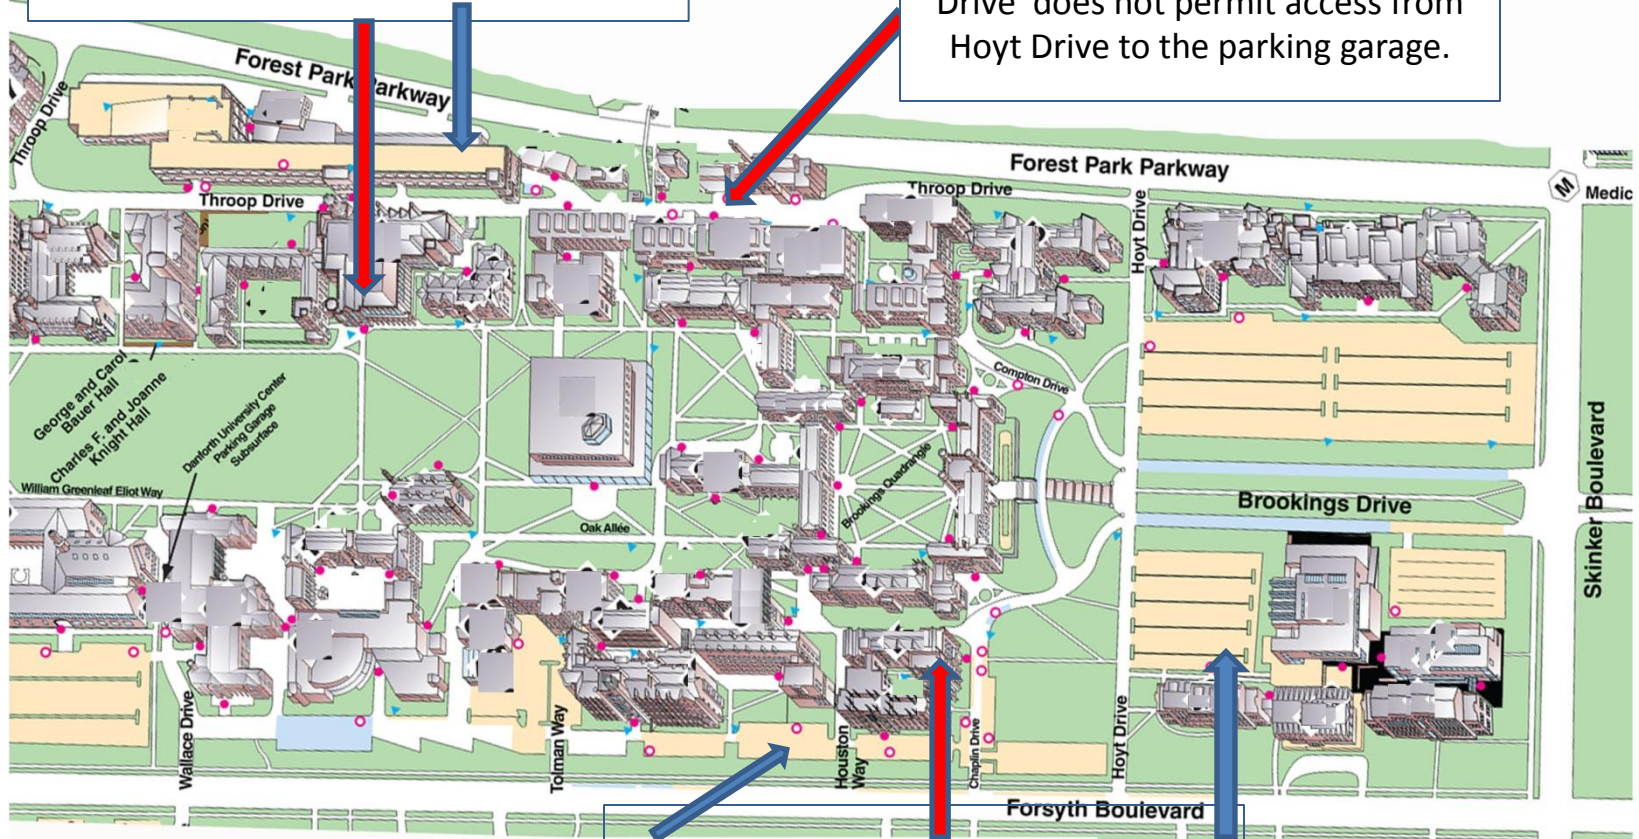

**April 1, 14, 15 and 21**  
Lab Sciences 300 Parking Garage

NOTE: Construction along Throop Drive does not permit access from Hoyt Drive to the parking garage.

Parking Brown Hall Parking  
**April 7, 8 and 9**